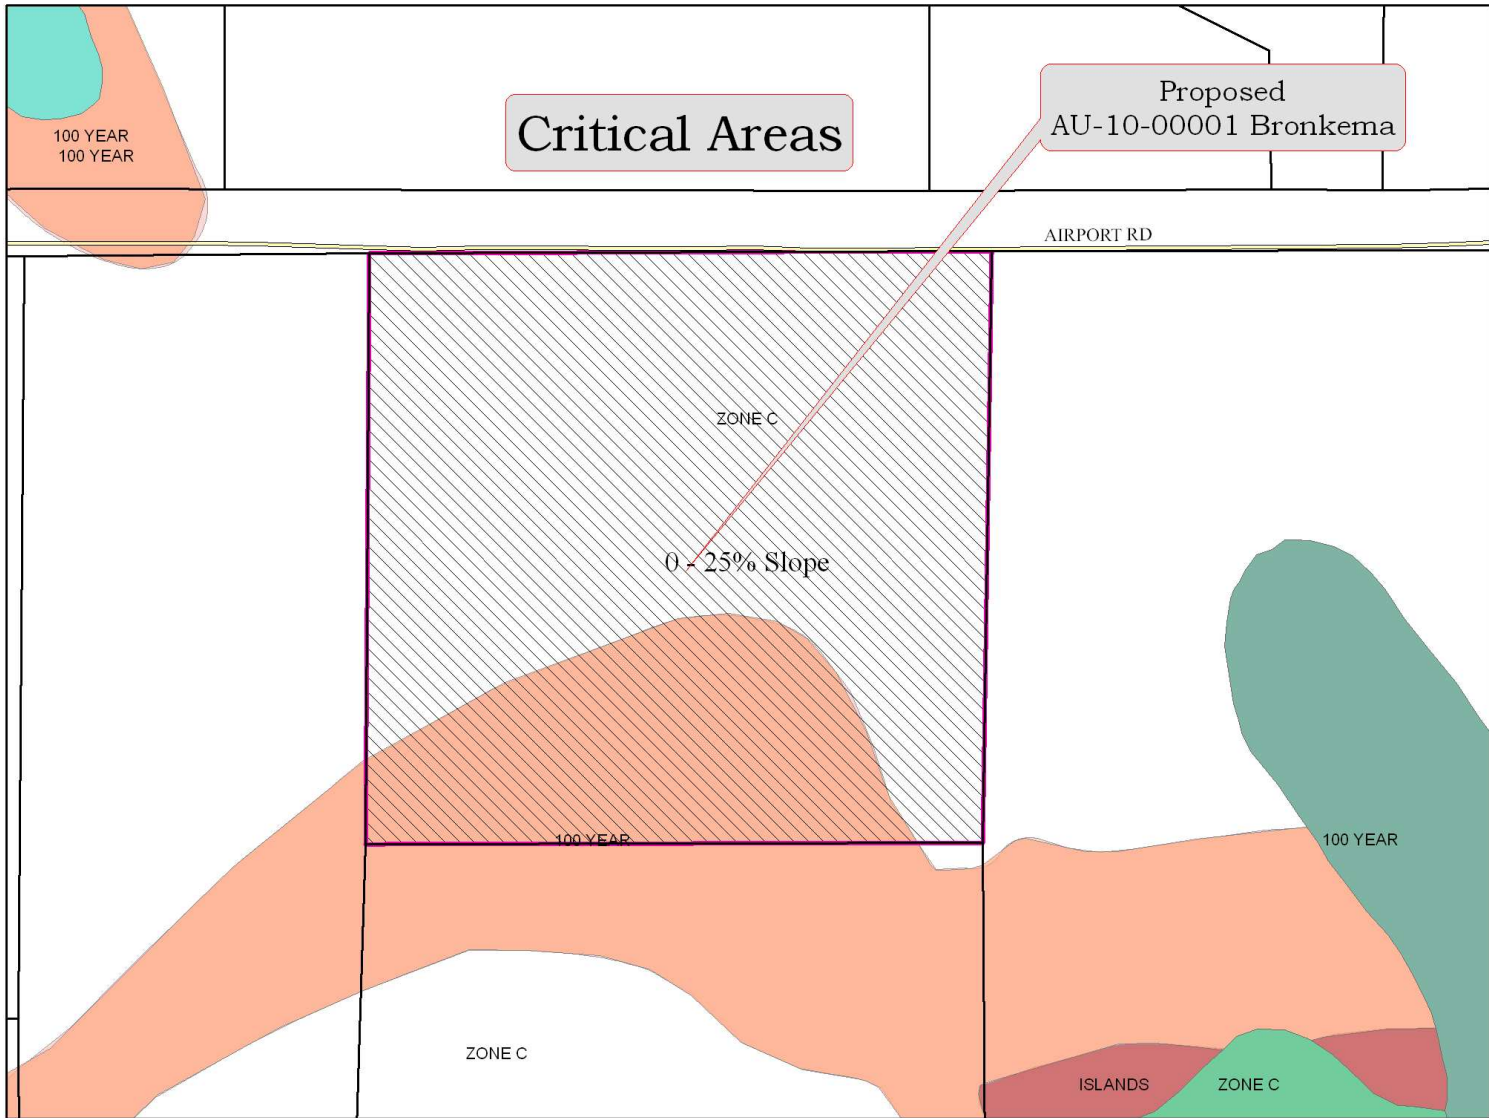

Cle Elum
City Limits

Proposed
AU-10-00001 Bronkema

Neighbor Mailing Properties

Critical Areas

Proposed
AU-10-00001 Bronkema

Proposed
AU-10-00001 Bronkema

AIRPORT RD